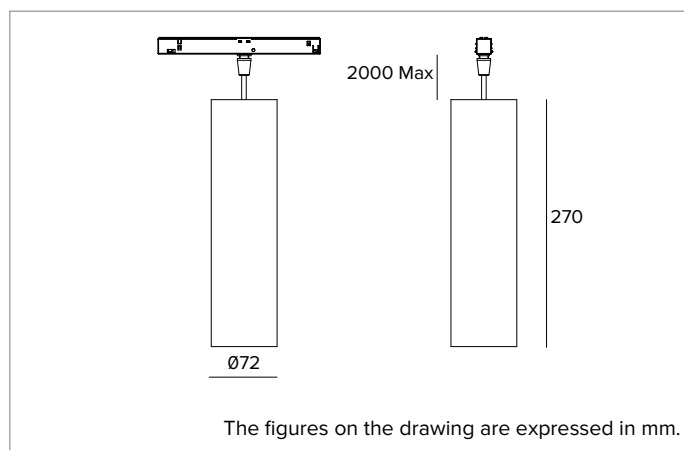

## Professional low voltage LED fixture for direct lighting

	4000K	H(m)	D(m)	Emax(lx)
	Ra90		46°	
	Fixture Power	11W	1	0.85
	Source Flux	1626lm	2	1.70
	Fixture Flux	1225lm	3	2.55
	Efficacy	113lm/W	4	3.40
TS1881	Imax=1390cd/klm	Imax	2260cd	5
			4.25	90